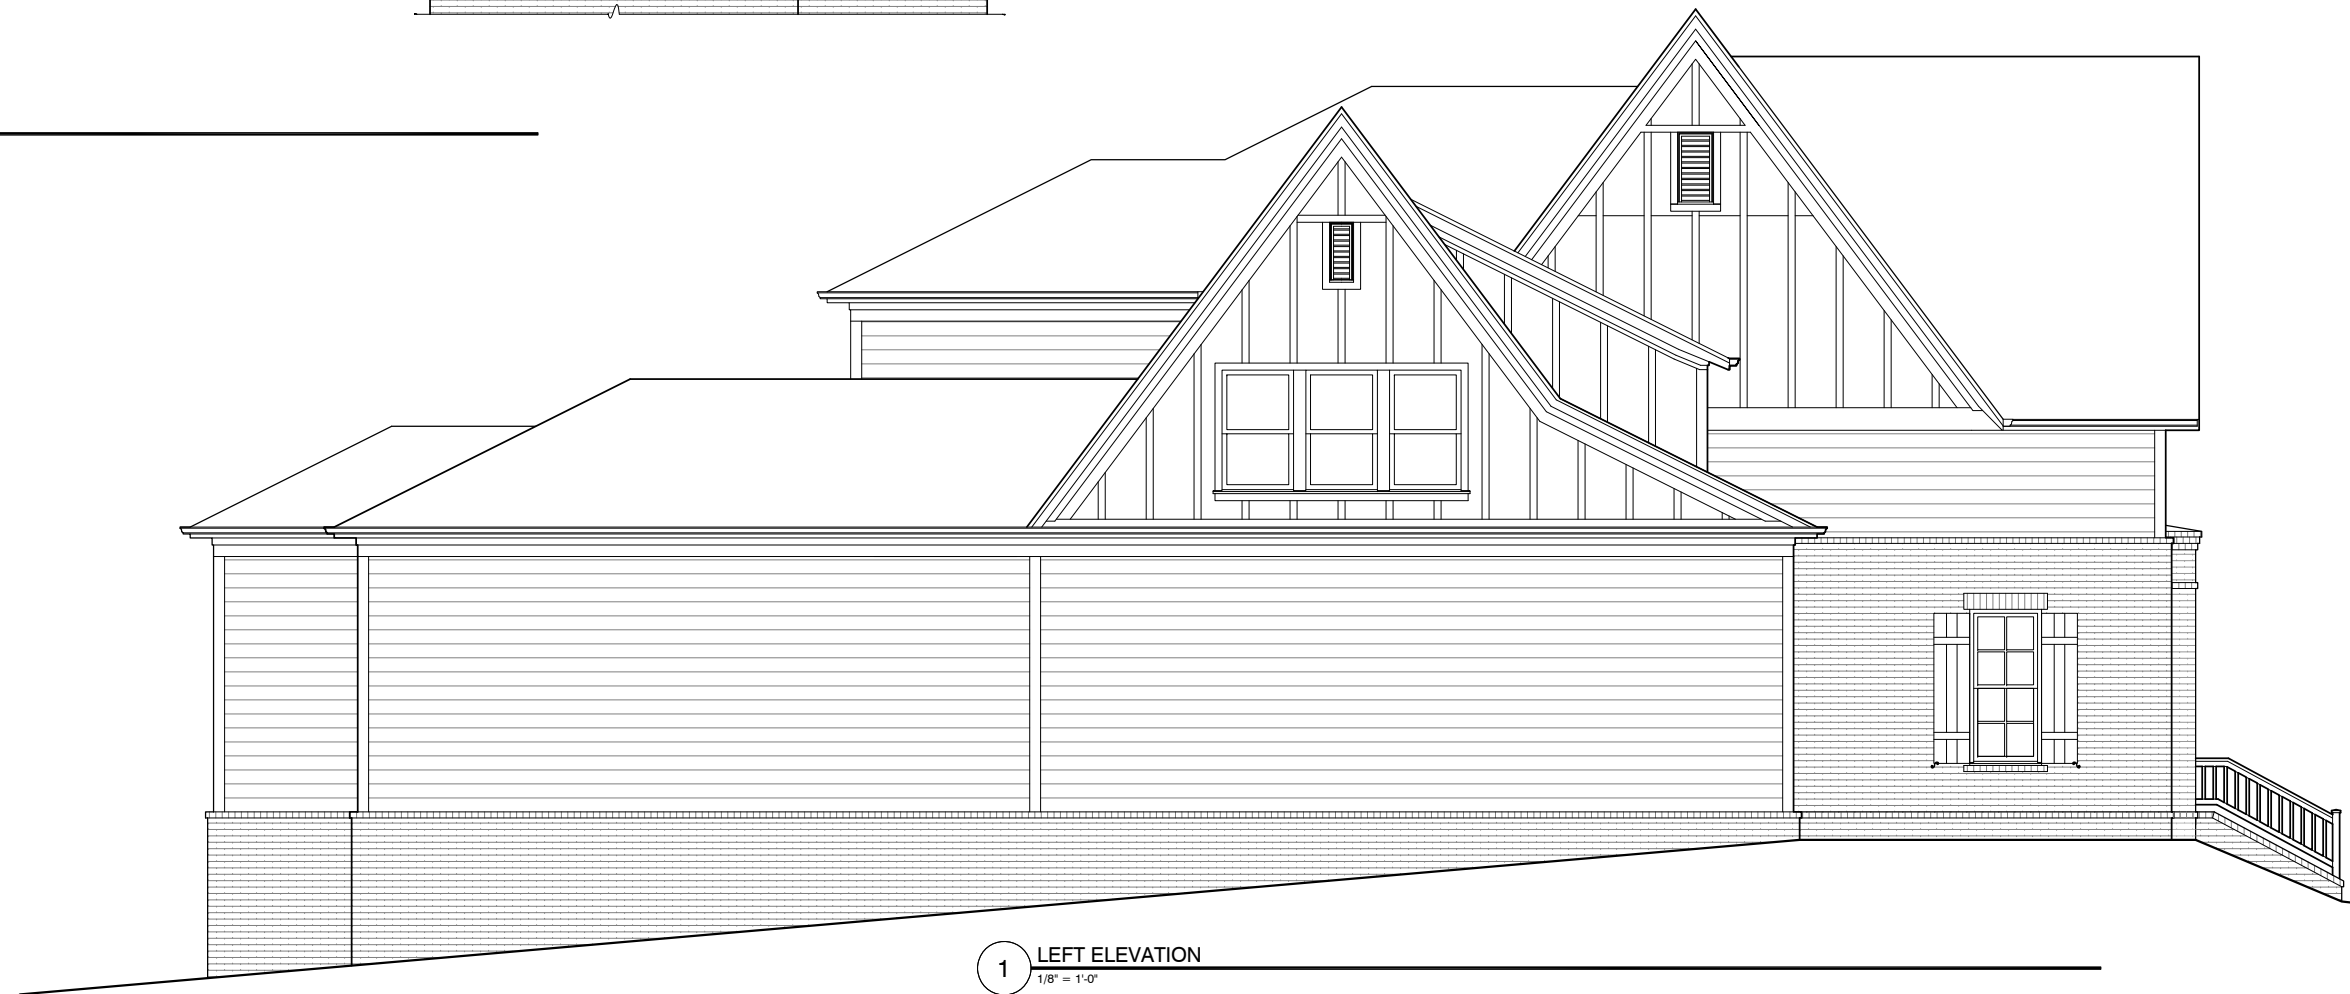

S:\Projects\Westhaven\Sec 35\WH1294\_nata\WH65\FD2.dwg katie.king 09/20/17 12:36 P

2 RIGHT ELEVATION  
1/8" = 1'-0"

1 FRONT ELEVATION  
1/8" = 1'-0"

WH1294 nataWH65 LF06-bs

WESTHAVEN LOT 1294  
WH1294\_nataWH65  
ELEVATIONS

LAST CHECKED:  
08.15.2017  
ARS

ISSUE DATE: 15 AUG 2017	
REVISIONS:	
1	24 JUL 2017
2	15 AUG 2017

**A4**  
ELEVATIONS

2 REAR ELEVATION  
1/8" = 1'-0"

1 LEFT ELEVATION  
1/8" = 1'-0"

WESTHAVEN LOT 1294  
WH1294\_nataWH65  
ELEVATIONS