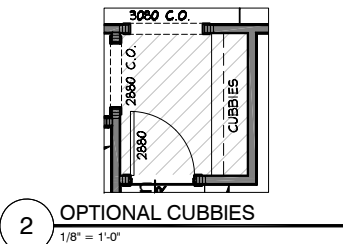

AREAS			
HEATED LIVING	BASEMENT	0	4217
	FIRST FLOOR	2283	
	SECOND FLOOR	1934	
TOTAL HEATED LIVING		4217	
UNFIN. LIVING	UNFIN. BASEMENT	0	4217
	UNFIN. FIRST FLOOR	0	
	UNFIN. SECOND FLOOR	0	
	TOTAL UNFIN. LIVING	0	
MECH./STORAGE	UNFIN. STORAGE	0	5298
	GARAGE	690	
	COVERED ENTRY	144	
	COVERED PORCHES	247	
	TOTAL OTHER	1081	
B LAST CHECKED: 05.23.2017			

**WESTHAVEN LOT 1294**  
 WH1294\_nataWH65  
**LOWER LEVEL FLOOR PLAN**

ISSUE DATE:	15 AUG 2017
REVISIONS:	
1	24 JUL 2017
2	15 AUG 2017

1 LOWER LEVEL FLOOR PLAN  
 1/8" = 1'-0"

2 OPTIONAL CUBBIES  
 1/8" = 1'-0"