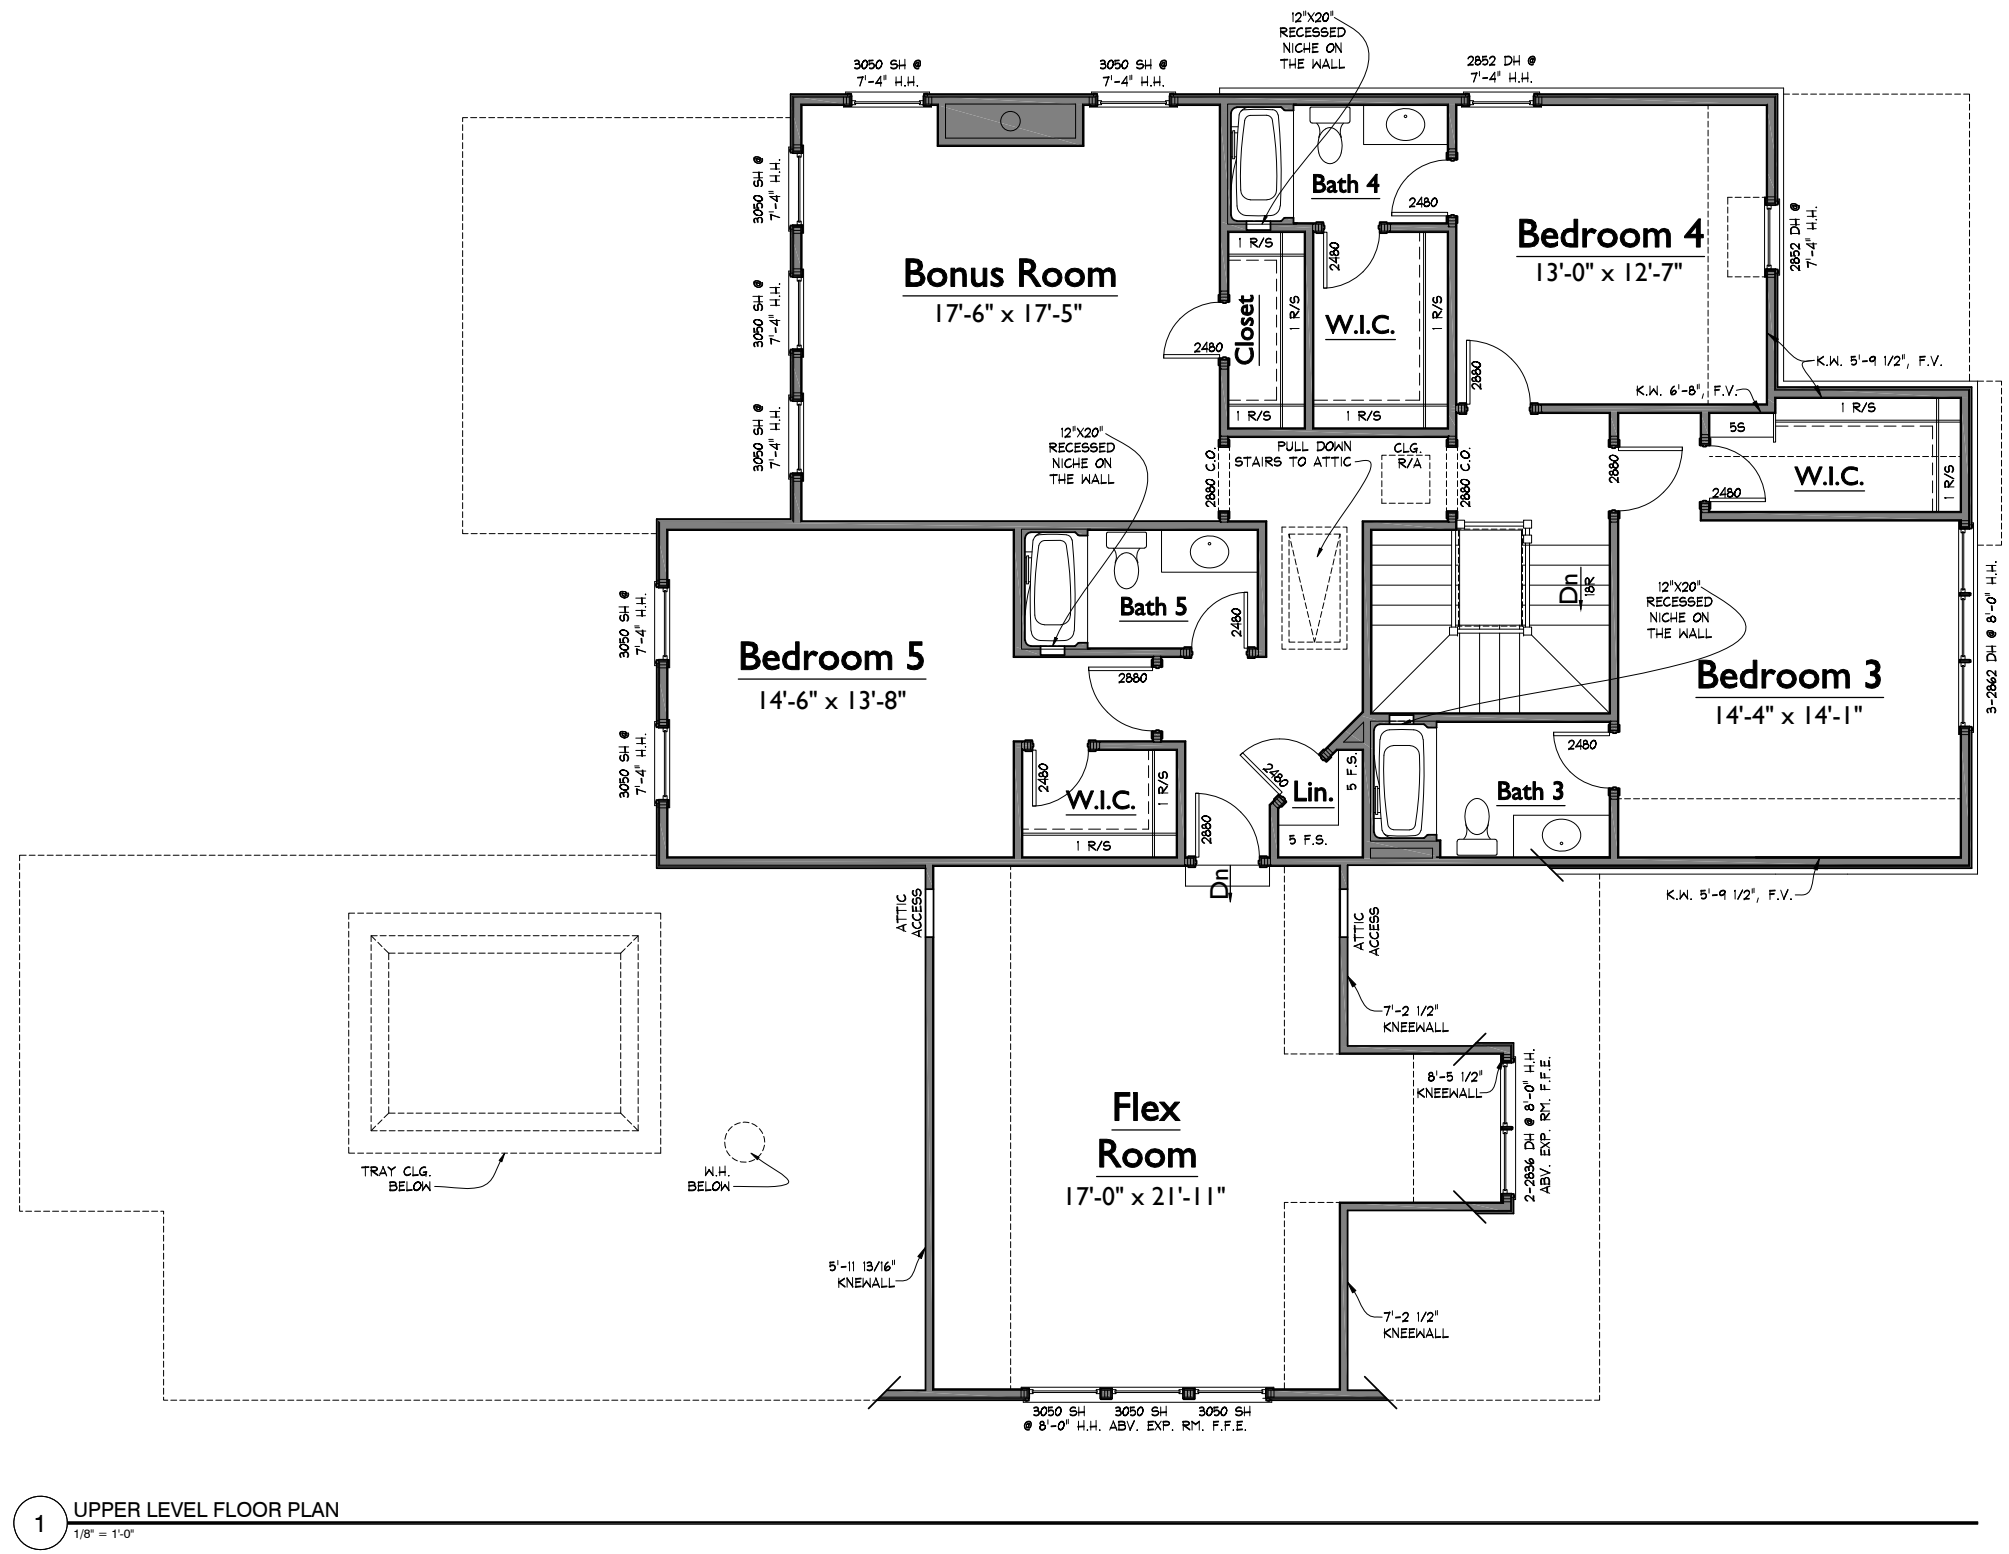

**WESTHAVEN LOT 1294**  
 WH1294\_nataWH65  
**LOWER LEVEL FLOOR PLAN**

ISSUE DATE:	15 AUG 2017
REVISIONS:	
1	24 JUL 2017
2	15 AUG 2017

1 LOWER LEVEL FLOOR PLAN  
 1/8" = 1'-0"

2 OPTIONAL CUBBIES  
 1/8" = 1'-0"

S:\Projects\Westhaven\Sec 35\WH1294\_nata\WH65\F01-REV.dwg, kalis.bing 09/20/17 - 12:35 P

NOTE: ROOMS ON THIS PLAN ARE ANNOTATED WITH SIZES FOR DEPICTIVE PURPOSES ONLY AND MAY VARY DUE TO A NUMBER OF CONDITIONS. ROOM SIZES ARE MEASURED TO FRAMING WHERE WALLS ARE PRESENT. WHERE NO WALLS ARE PRESENT BETWEEN SPACES, ROOMS AS SIZED MAY OVERLAP SLIGHTLY OR NOT TOUCH.

**A1**  
**LOWER LEVEL FLOOR PLAN**

ISSUE DATE: 15 AUG 2017	
REVISIONS:	
1	24 JUL 2017
2	15 AUG 2017

**A2**  
**UPPER LEVEL FLOOR PLAN**

**1** UPPER LEVEL FLOOR PLAN  
 1/8" = 1'-0"

NOTE: ROOMS ON THIS PLAN ARE ANNOTATED WITH SIZES FOR DEPICTIVE PURPOSES ONLY AND MAY VARY DUE TO A NUMBER OF CONDITIONS. ROOM SIZES ARE MEASURED TO FRAMING WHERE WALLS ARE PRESENT. WHERE NO WALLS ARE PRESENT BETWEEN SPACES, ROOMS AS SIZED MAY OVERLAP SLIGHTLY OR NOT TOUCH.

S:\Projects\Westhaven\Sec 35\WH1294\_nata\WH65\FD2.dwg katie.king 09/20/17 12:36 P

2 RIGHT ELEVATION  
1/8" = 1'-0"

1 FRONT ELEVATION  
1/8" = 1'-0"

WH1294 nataWH65 LF06-bs

WESTHAVEN LOT 1294  
WH1294\_nataWH65  
ELEVATIONS